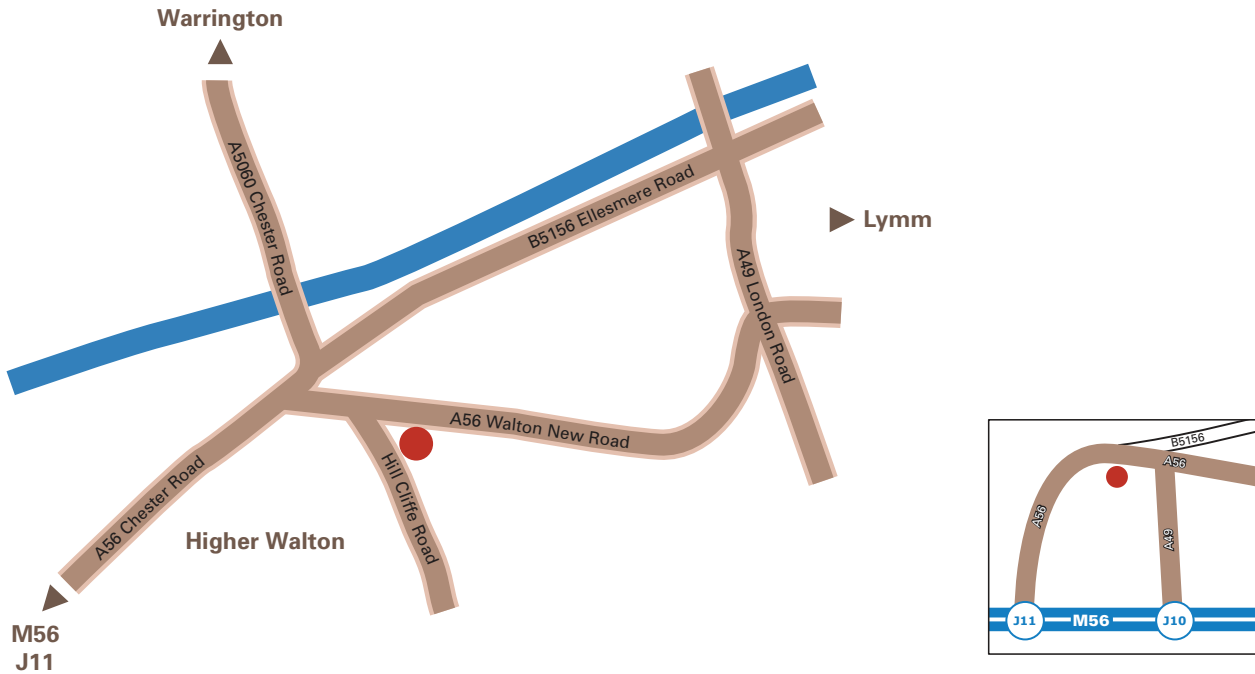

# location map

From M6 and M56

At Junction 20 of the M6 join the M56 Eastbound signposted Chester (Junction 9).

Continue along M56 and exit at Junction 11 taking the A56 towards Warrington passing the Lord Daresbury Hotel on your left.

Continue along the dual carriageway and at the roundabout take the 2nd exit (straight ahead) signposted A56 Warrington.

Continue for just over a mile until you cross over a bridge and then immediately go straight ahead through 2 sets of traffic lights passing the Walton Arms pub on your right.

Get into the right hand lane and take the next right into Walton New Road signposted A56 Lymm and Stockton Heath.

Take the first right into Hill Cliffe Road;  
SystemEssentials offices are on the left hand side.