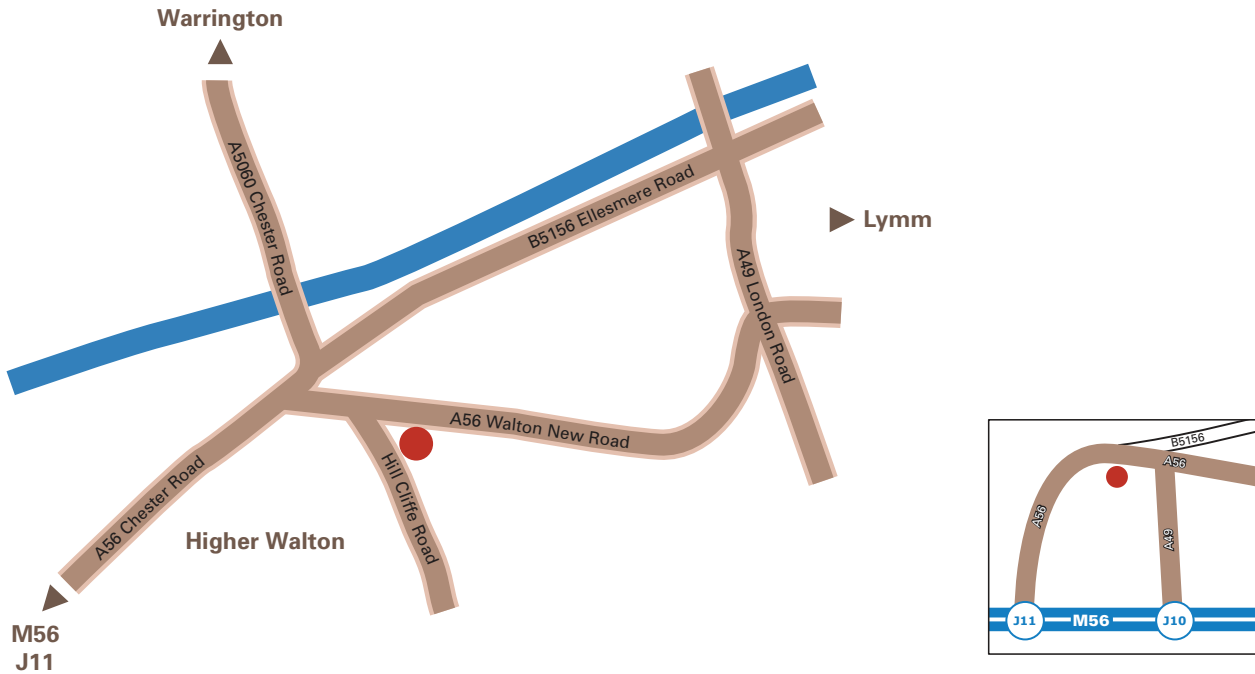

location map

From M6 and M56

At Junction 20 of the M6 join the M56 Eastbound signposted Chester (Junction 9).

Continue along M56 and exit at Junction 11 taking the A56 towards Warrington passing the Lord Daresbury Hotel on your left.

Continue along the dual carriageway and at the roundabout take the 2nd exit (straight ahead) signposted A56 Warrington.

Continue for just over a mile until you cross over a bridge and then immediately go straight ahead through 2 sets of traffic lights passing the Walton Arms pub on your right.

Get into the right hand lane and take the next right into Walton New Road signposted A56 Lymm and Stockton Heath.

Take the first right into Hill Cliffe Road;
SystemEssentials offices are on the left hand side.